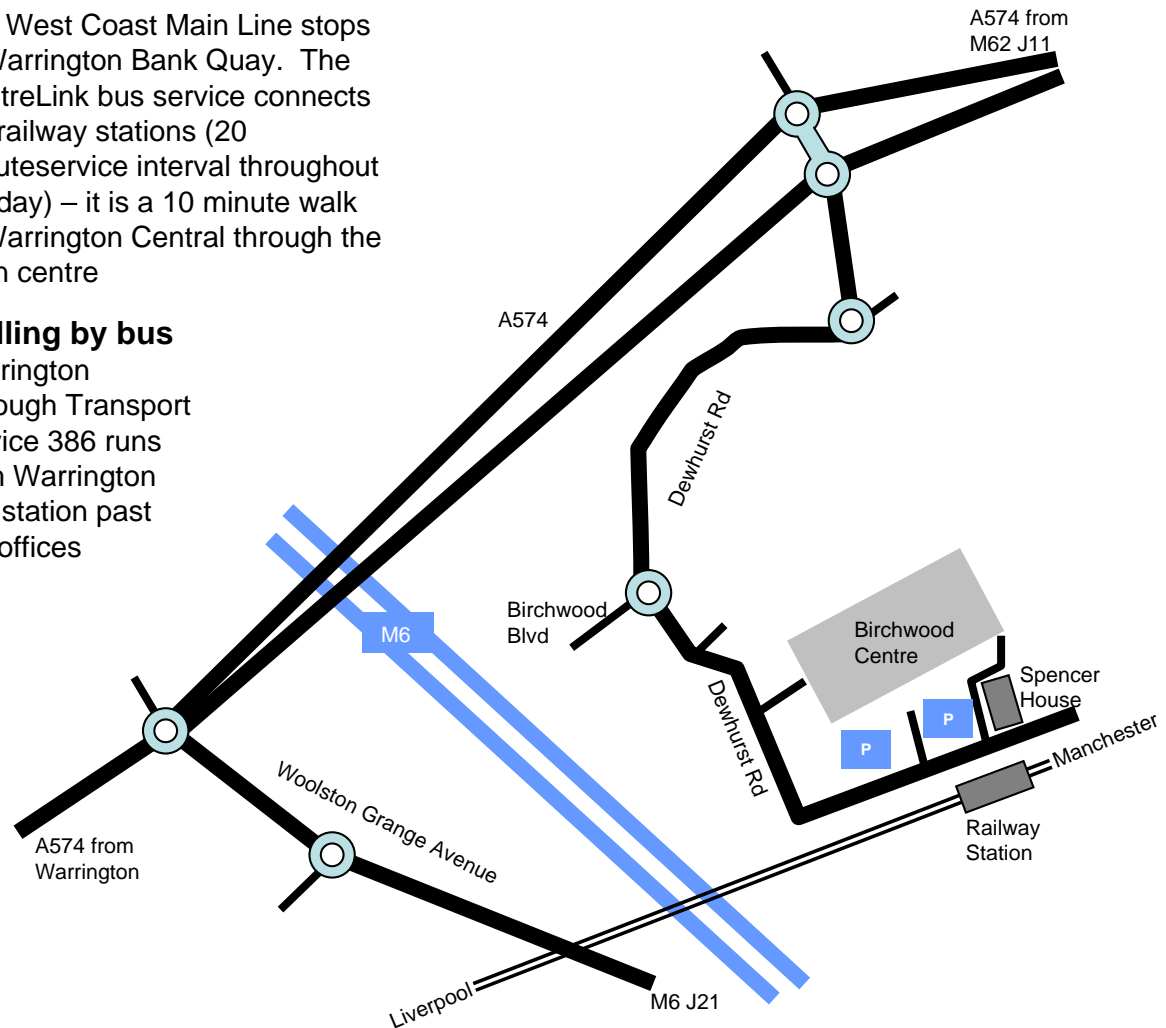

Location Map & Directions

Spencer House
91 Dewhurst Road
Birchwood
Warrington
WA3 7PG

01925 813200

Travelling by car

From the South or North

- Exit M6 at J21
- Follow signs for Birchwood
- Then follow signs for Birchwood railway Station
- On Dewhurst Road you will drive around the Birchwood Shopping centre
- Look out for Railway Station on your right
- Park in car park opposite station
- Spencer house is red brick office block across Dewhurst Road from station

From the East or West

- Exit M62 at J11
- Follow signs for Birchwood
- Then follow signs for Birchwood railway Station
- On Dewhurst Road you will drive around the Birchwood Shopping centre
- Look out for Railway Station on your right
- Park in car park opposite station
- Spencer house is red brick office block across Dewhurst Road from station

Travelling by rail

- There is a frequent train service from Liverpool, Manchester & Warrington Central to Birchwood
- The West Coast Main Line stops at Warrington Bank Quay. The CentreLink bus service connects the railway stations (20 minutes service interval throughout the day) – it is a 10 minute walk to Warrington Central through the town centre

Travelling by bus

- Warrington Borough Transport service 386 runs from Warrington bus station past our offices

Location